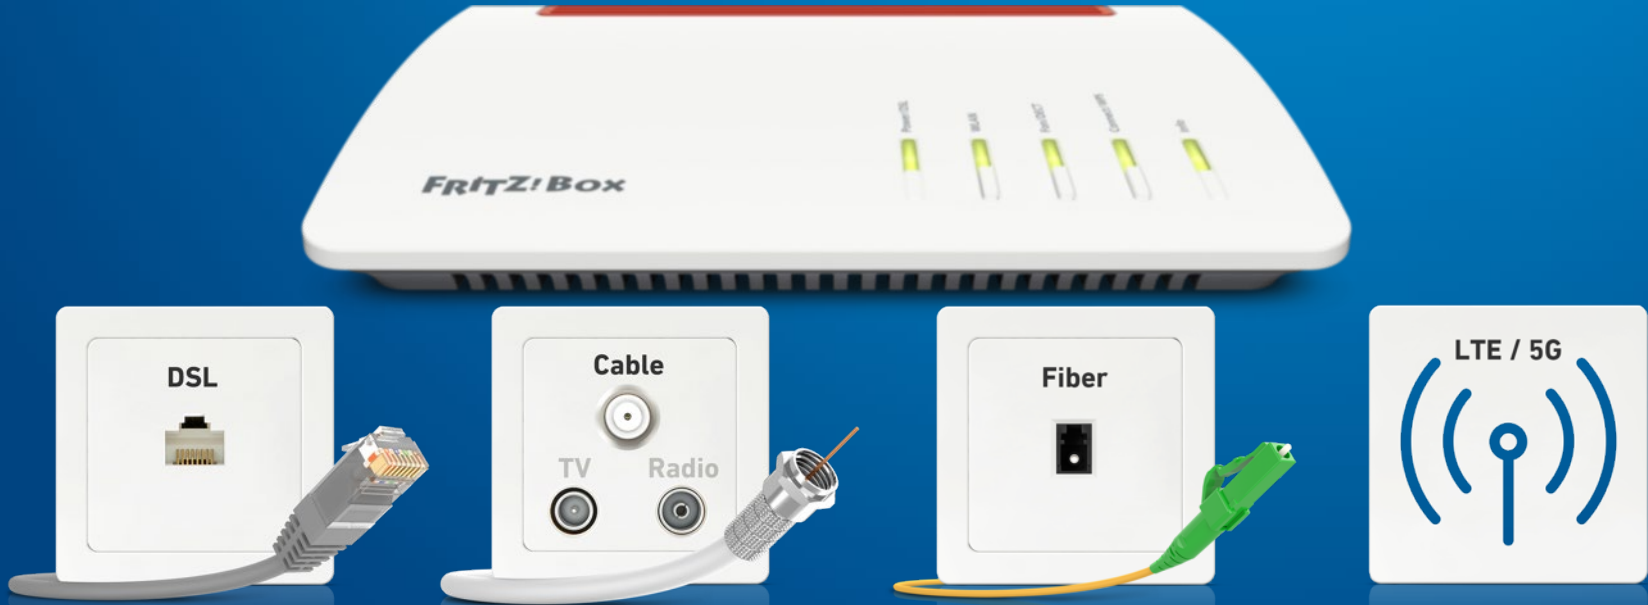

FRITZ!Box for every connection