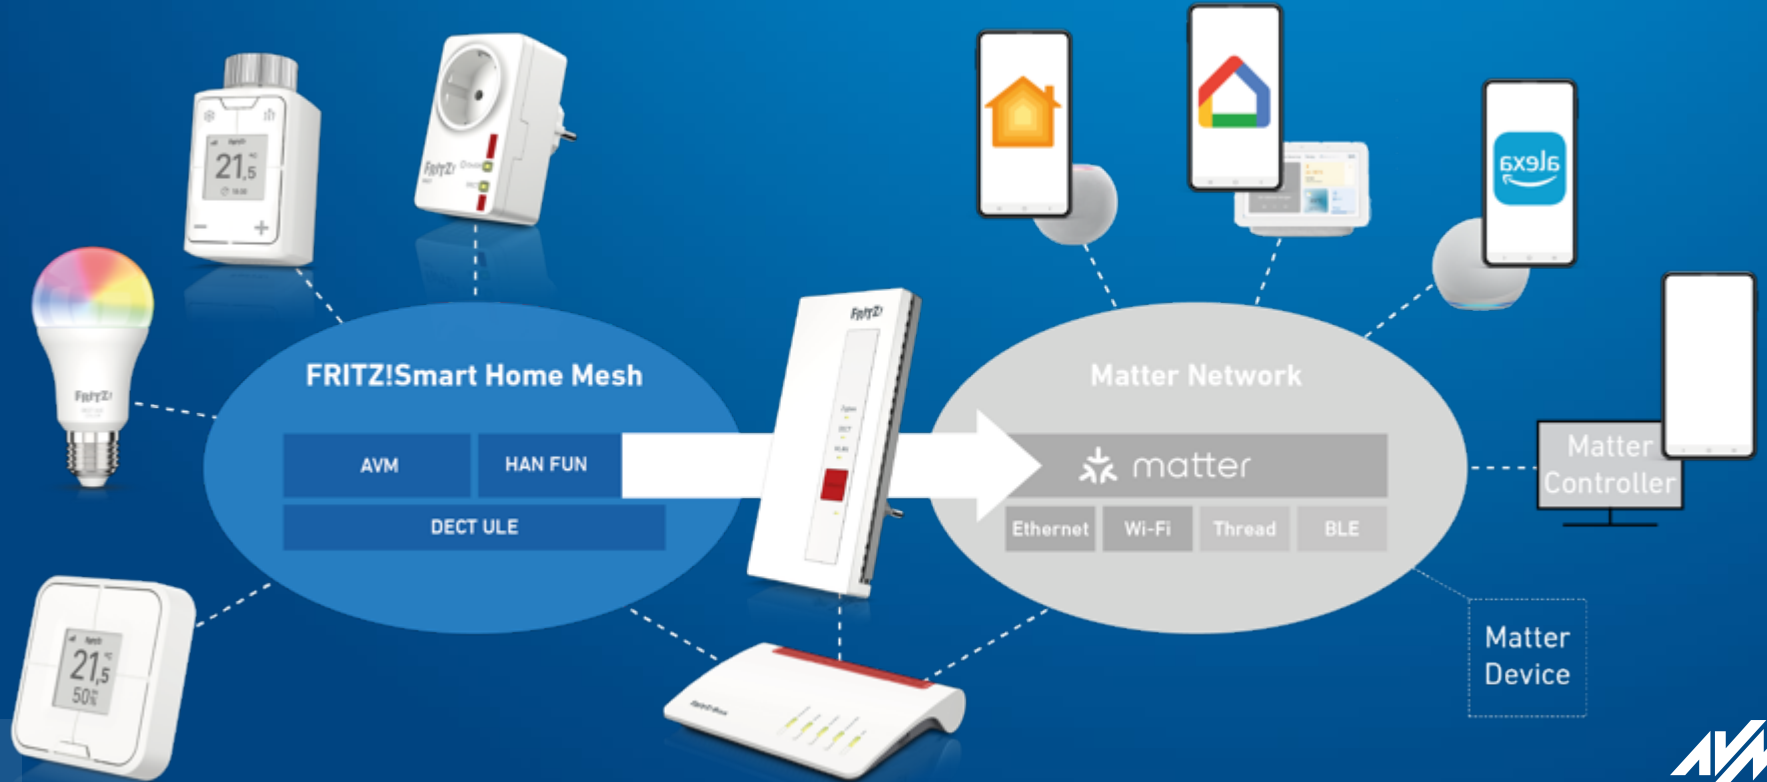

FRITZ!DECT 500

FRITZ!DECT 440

FRITZ!DECT 400

New

FRITZ!DECT 350

New

FRITZ!DECT 302/301

FRITZ!DECT 210

FRITZ!DECT 200

FRITZ!DECT
Repeater 100

FRITZ!as Matter Bridge

expands the FRITZ!SmartHome

The genius behind FRITZ!
FRITZ!OS

FRITZ!OS

The genius behind FRITZ! New in FRITZ!OS

- 77 updates for current FRITZ!Box models
- Mesh: now for telephony and Smart Home
- Advanced adoption of settings in the Mesh network (including auto updates and push service)
- Easy to integrate a second FRITZ!Box
- Enhanced graphic connection overview
- Greater WiFi performance thanks to improved band steering auto channel function

The genius behind FRITZ! The entire home network at a glance

Home Network and Mesh Wi-Fi