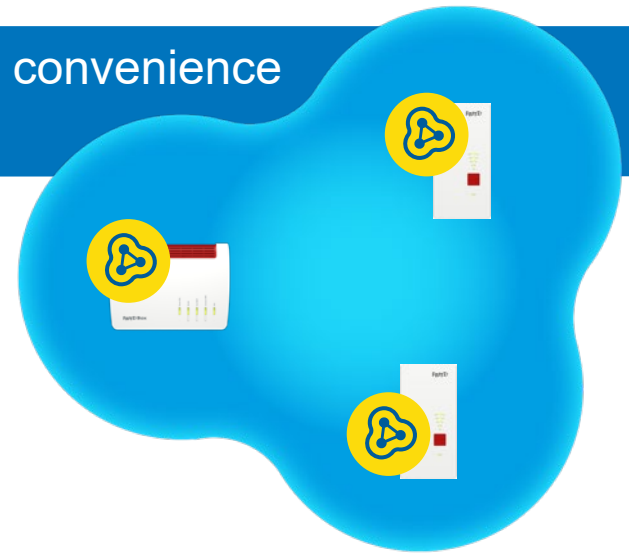

FRITZ!DECT

FRITZ!OS

FRITZ!App

FRITZ! home network– best wireless LAN with mesh convenience From S to XL

FRITZ! home network– best wireless LAN with mesh convenience Only with FRITZ!

- One wireless network, same WiFi network name (SSID) and network key
- Modular system, easy to expand
- Connection at the touch of a button
- Optimized TV and video streaming
- Wireless night service
- Shared guest access /FRITZ!Hotspot/ Mesh TELEPHONY
- Access and management from anywhere
- Central update for all devices