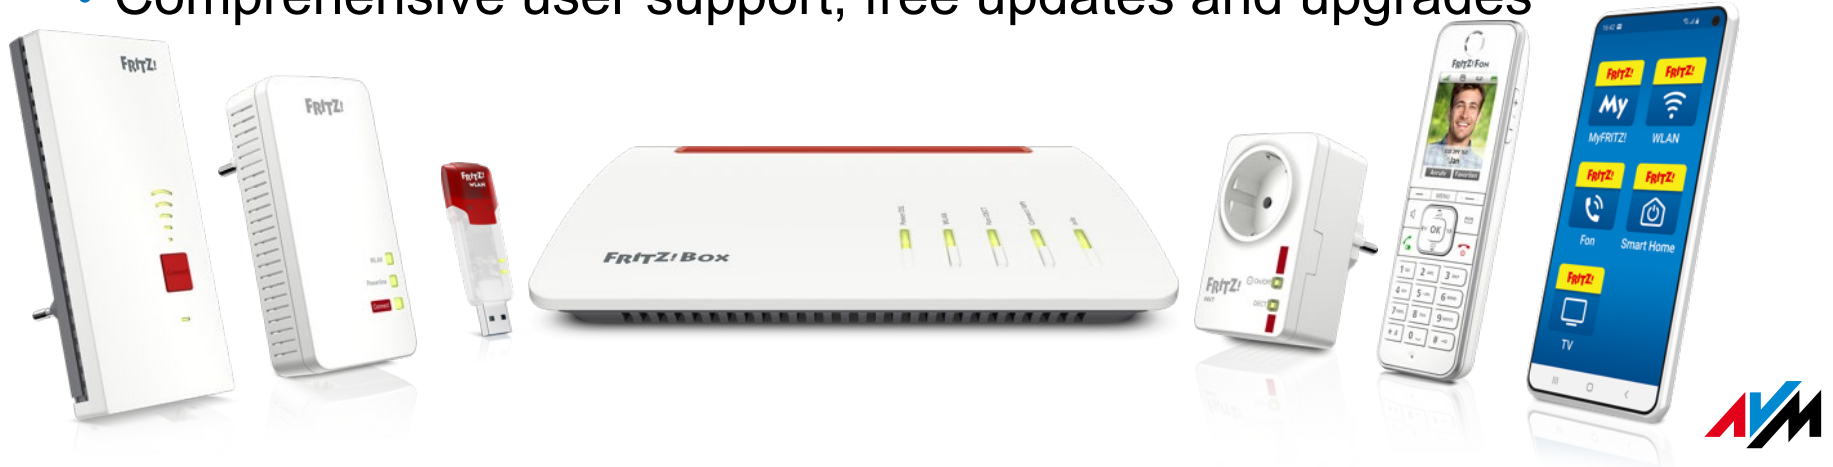

What's special about AVM products

- Combination of hardware and software for perfectly coordinated components
- In-house development ensures rapid innovation to keep up with the latest cutting-edge technology
- Comprehensive user support, free updates and upgrades